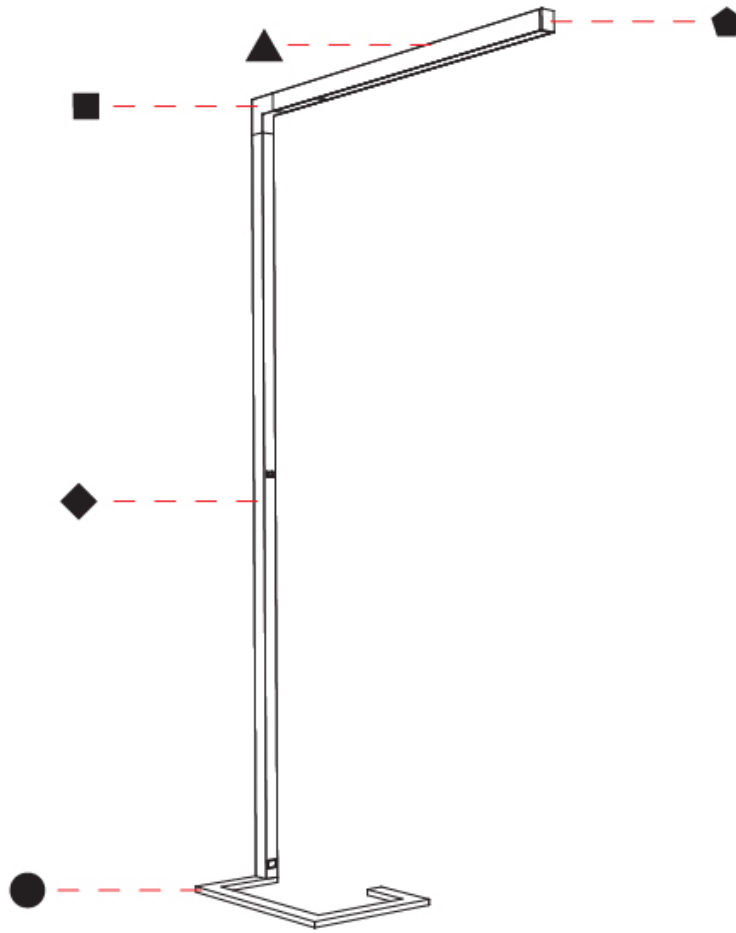

HYPRO-F 90 PORTABLE

A340000-

PROJECT

TYPE

SPECIFIER

QUANTITY

DATE

A